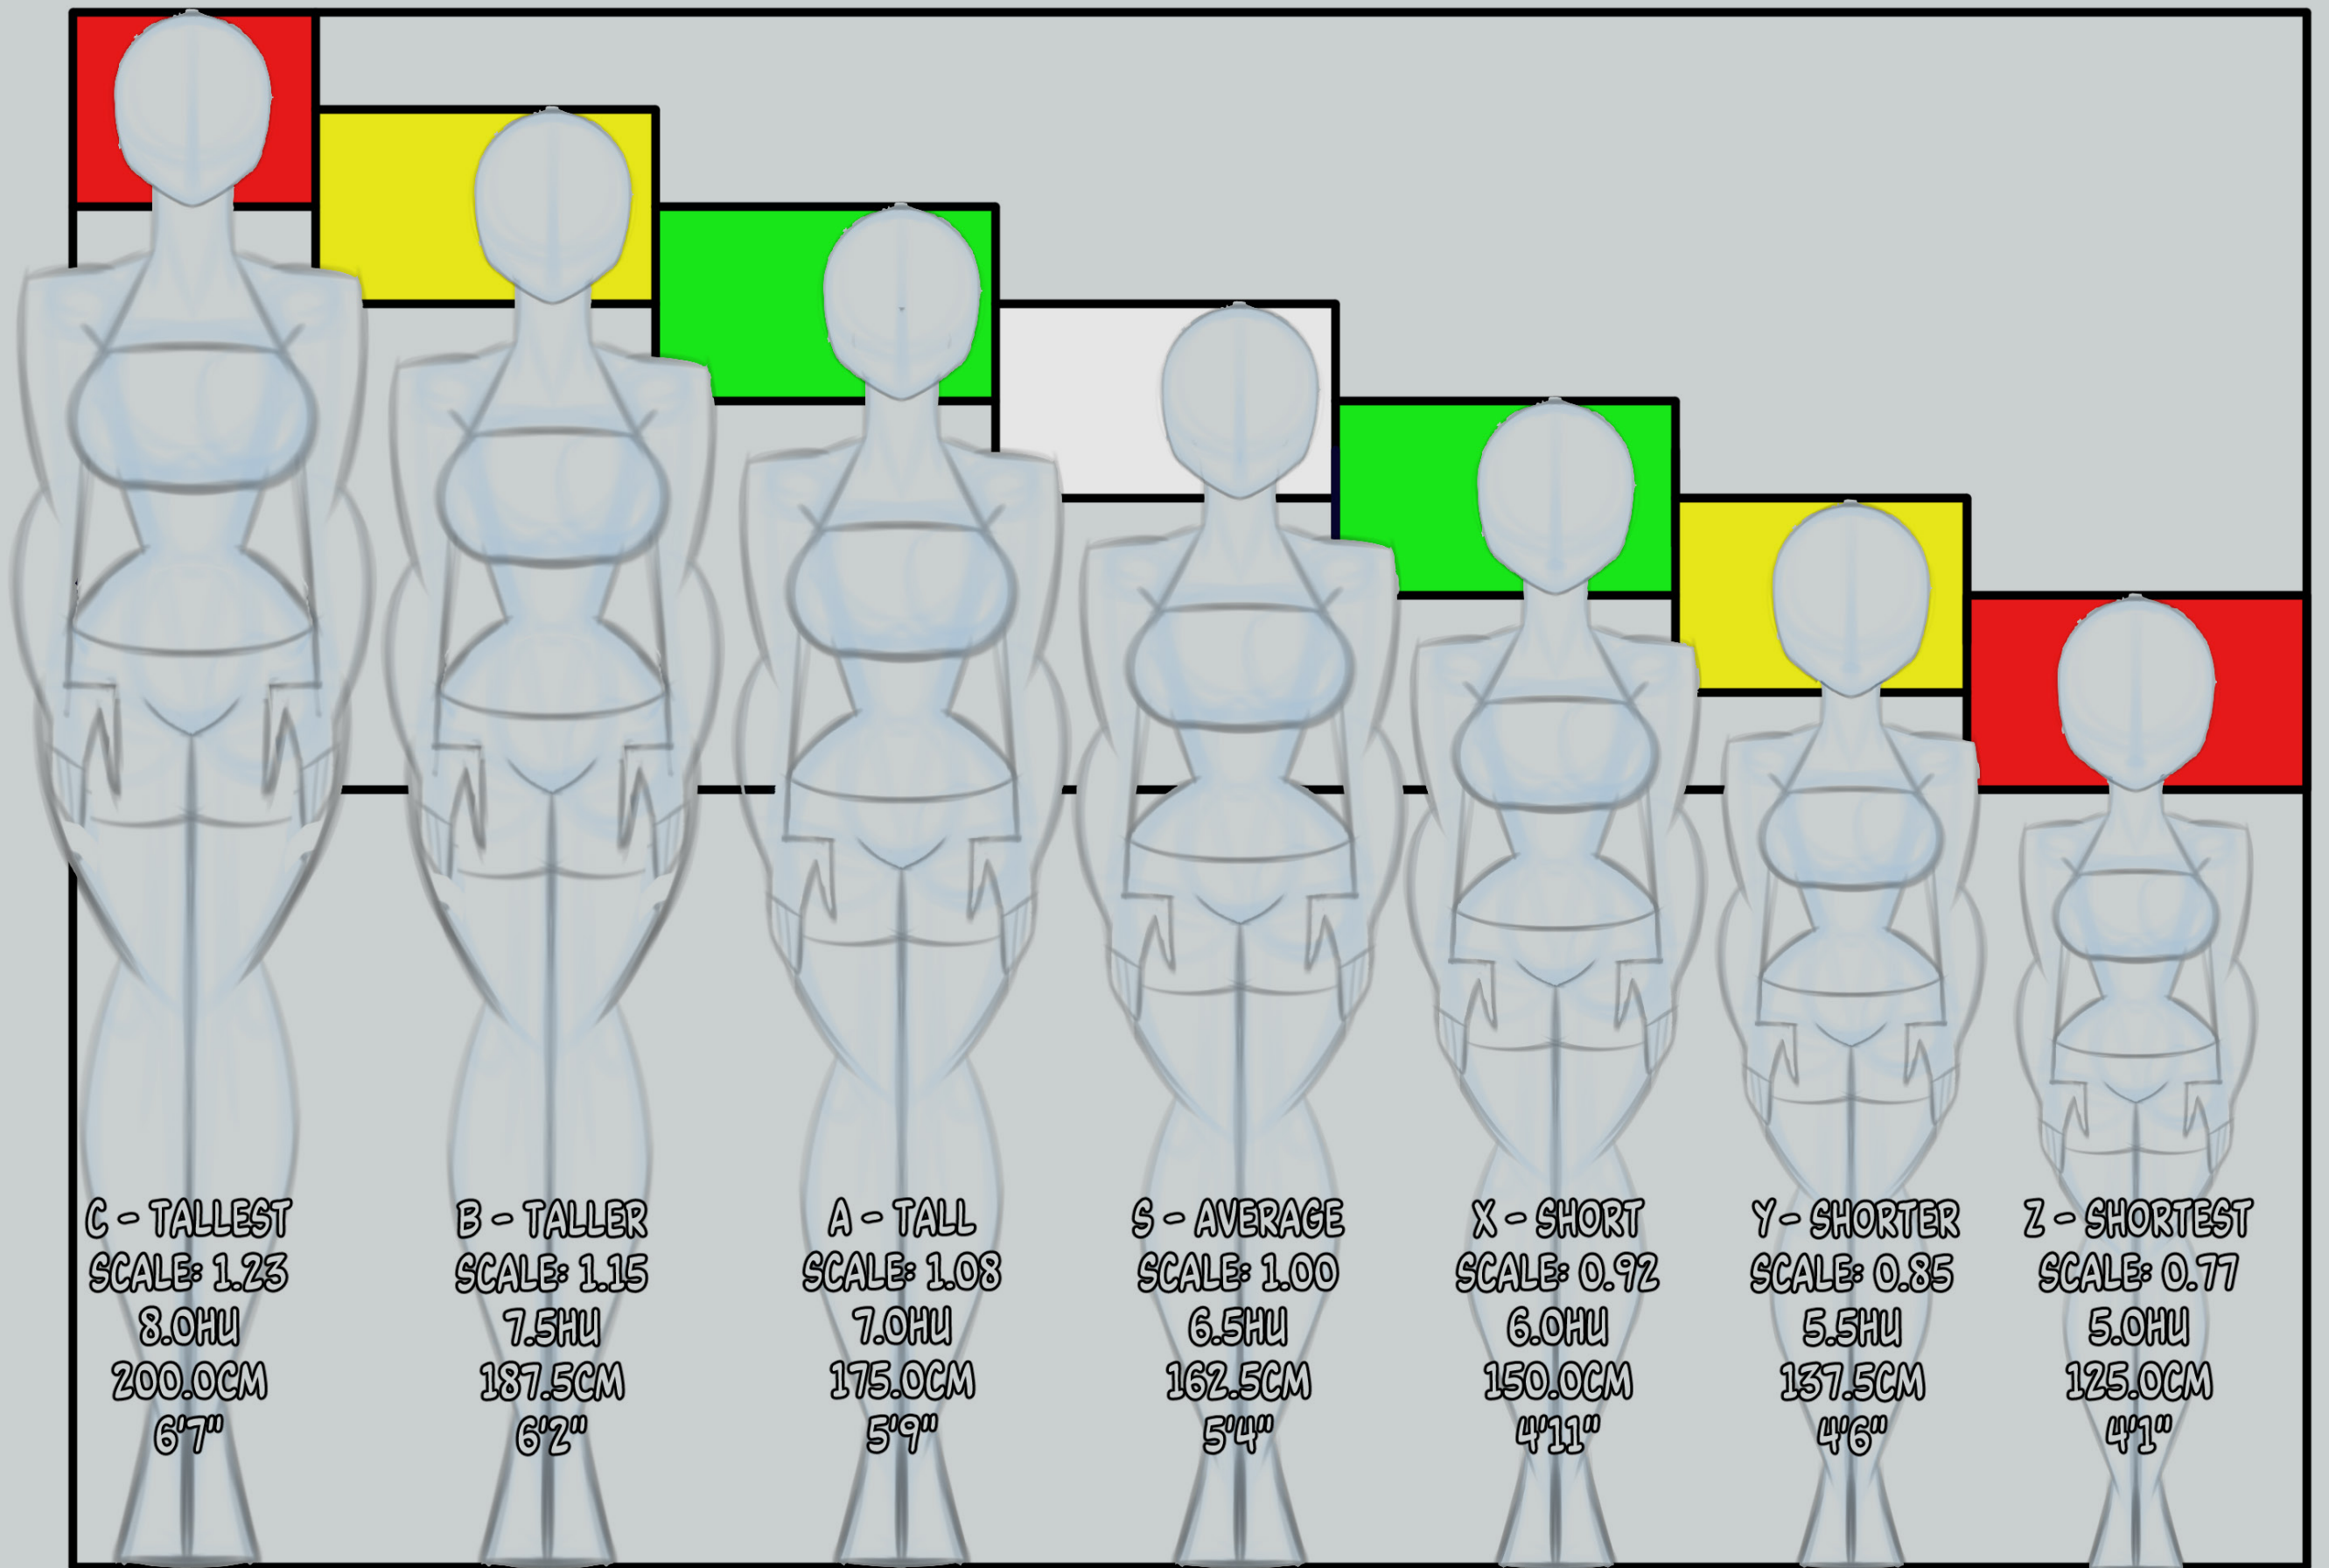

BASE HEIGHTS & BODY EXPANSION

ALL EXPANSIONS ARE SCALED TO THE CHARACTERS BASE HEIGHT WHICH REMAINS CONSTANT!