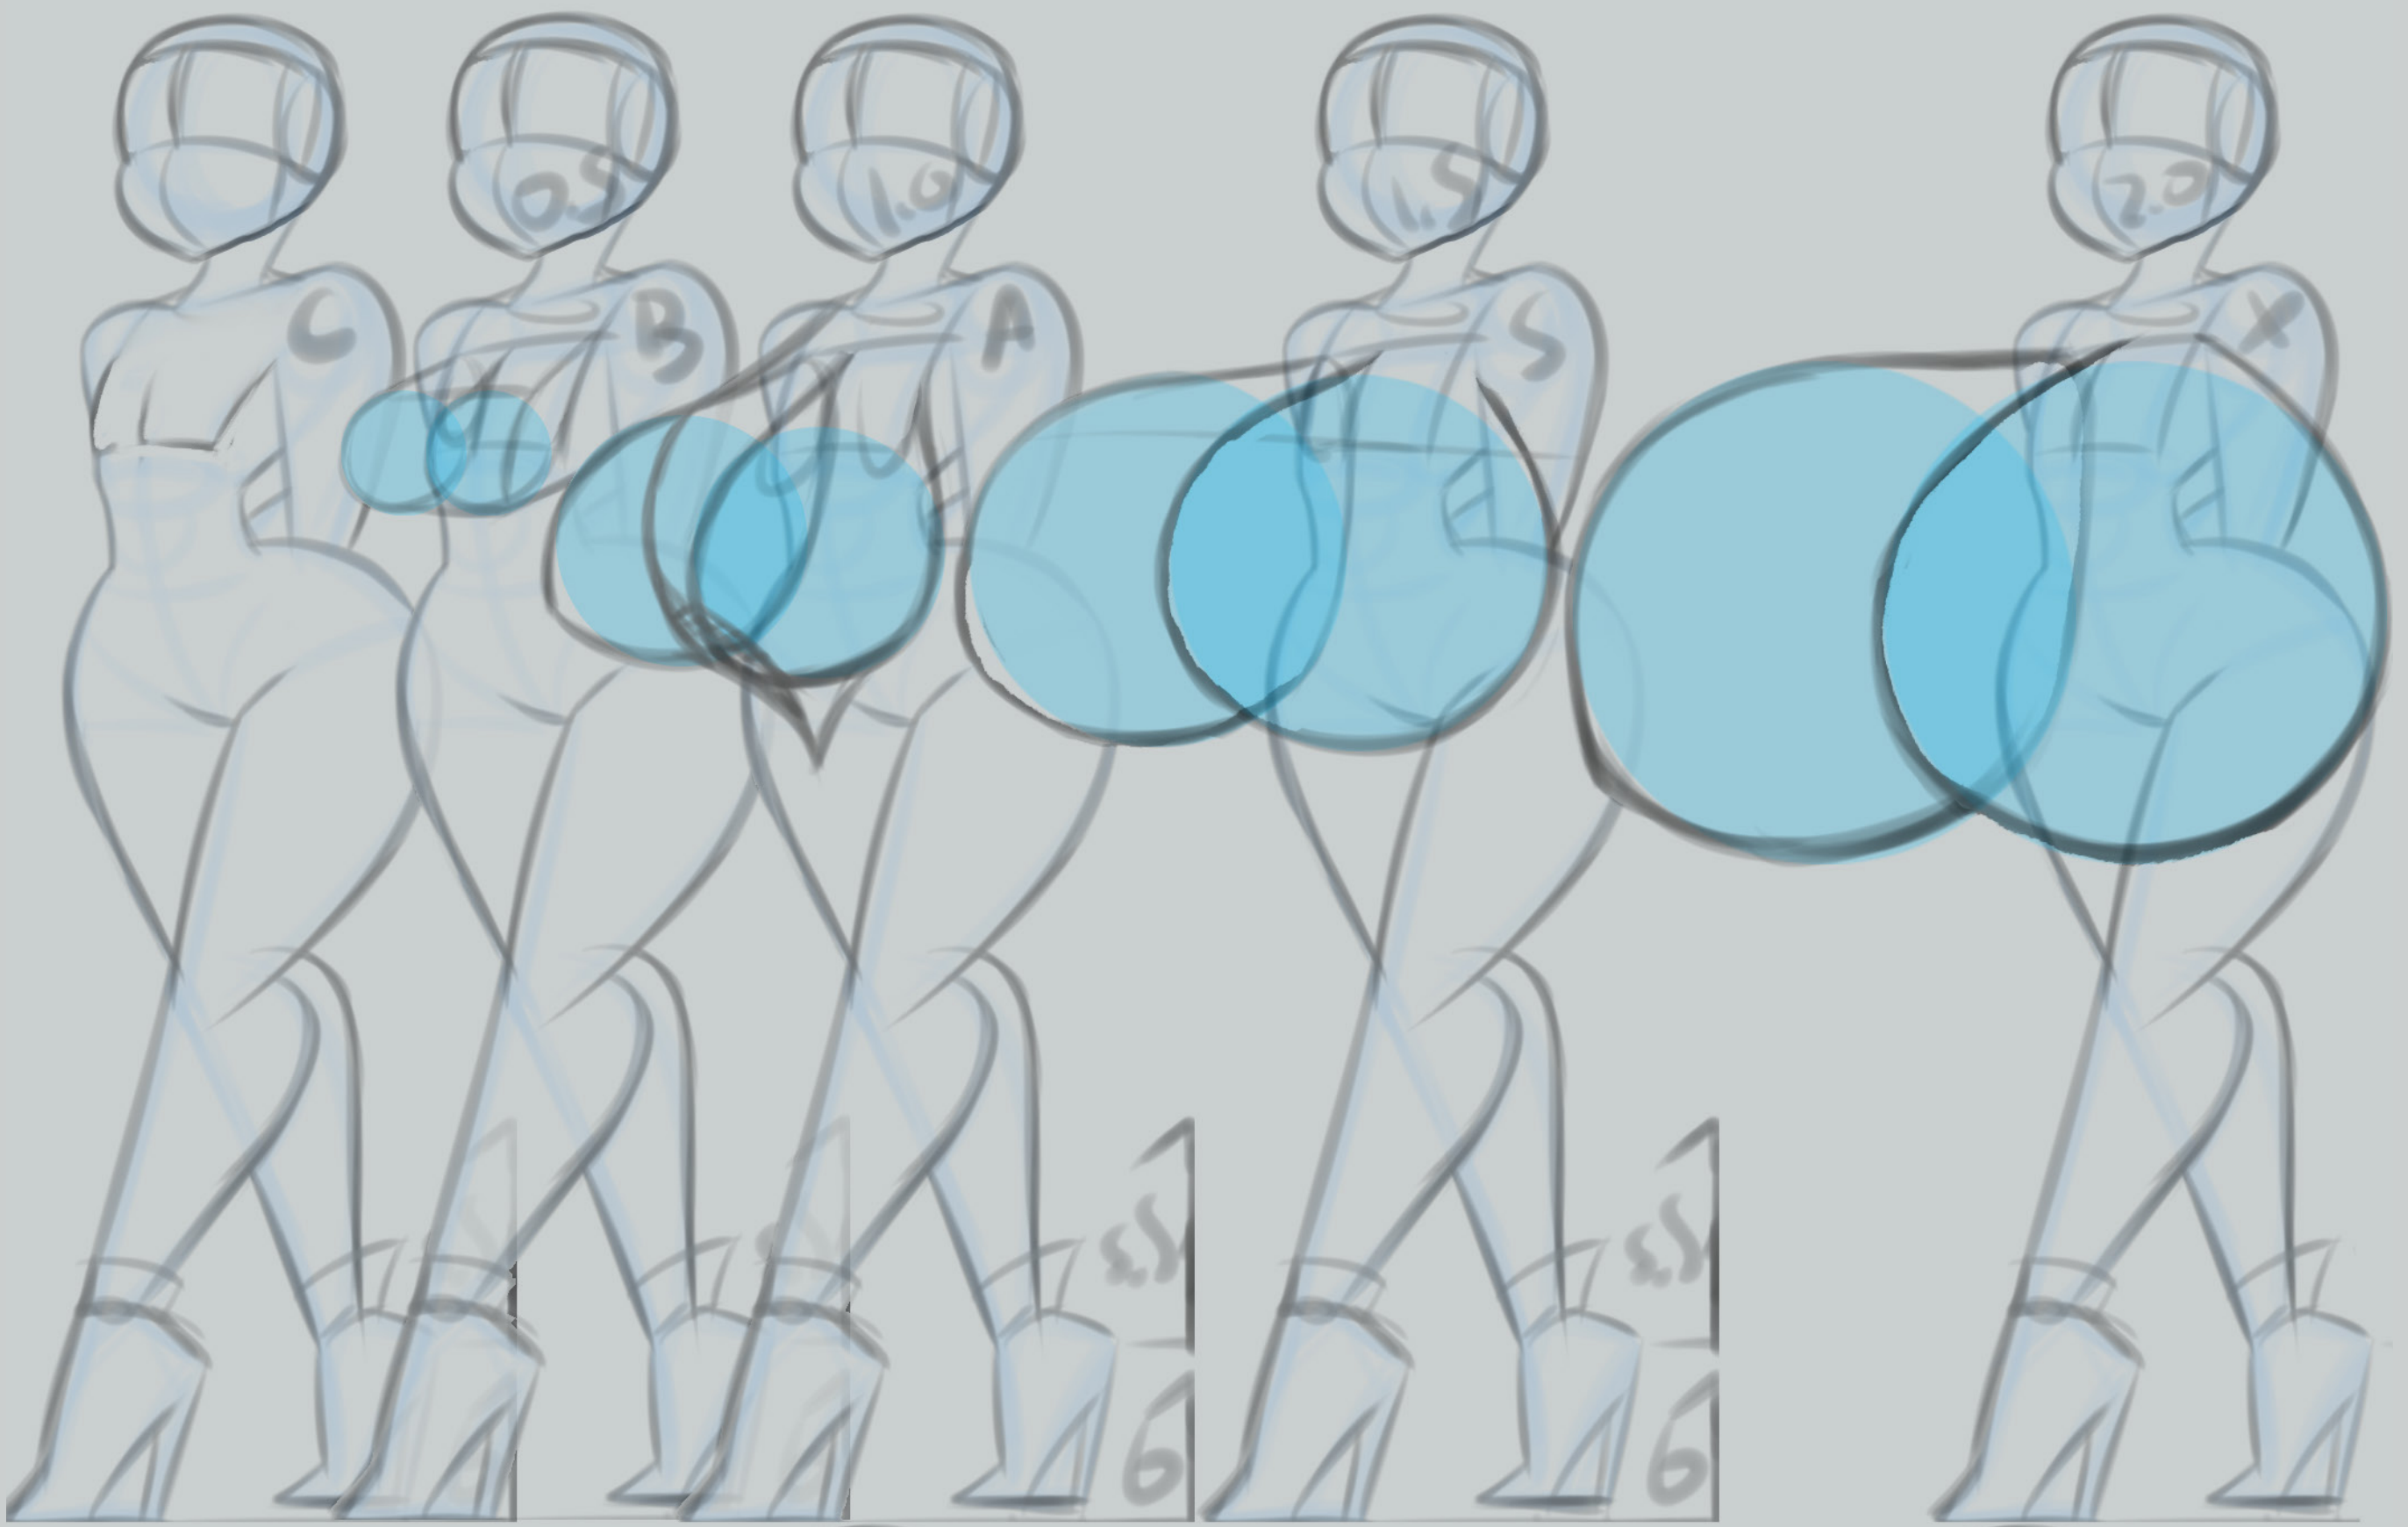

BOOTY EXPANSION

THICKEN UP THE LEGS FOR A NATURAL LOOK OR LEAVE THE LEGS THIN FOR A BBL EXPERIENCE!

THINK OF THE SPHERE AS THE BASE PADDING, THEN IF YOU WANT THE LEGS TO MATCH. ADD EXTRA PADDING WHERE YOU NEED FIT. I TYPICALLY MAKE THE THIGHS FULLER FIRST & WORK MY WAY DOWN, BUT FOR A BBL LOOK, LEAVE THE LEGS SLINDER LIKE IN THE BELLY DANCER CARMELITA EXAMPLE

BOOBA EXPANSION

THE MORE YOU EXPAND THE ROUNDER, TIGHTER & TICKER THE BOOBA BECOMES!

REMEMBER - SIZES ARE JUST A GUIDE. SHAPE THINGS HOW YOU WANT THEM TO BE, SO LONG AS THEY'RE CLOSE IN SIZE IT'S GOOD.

OH AND REMEMBER TO SCALE TO HEIGHT